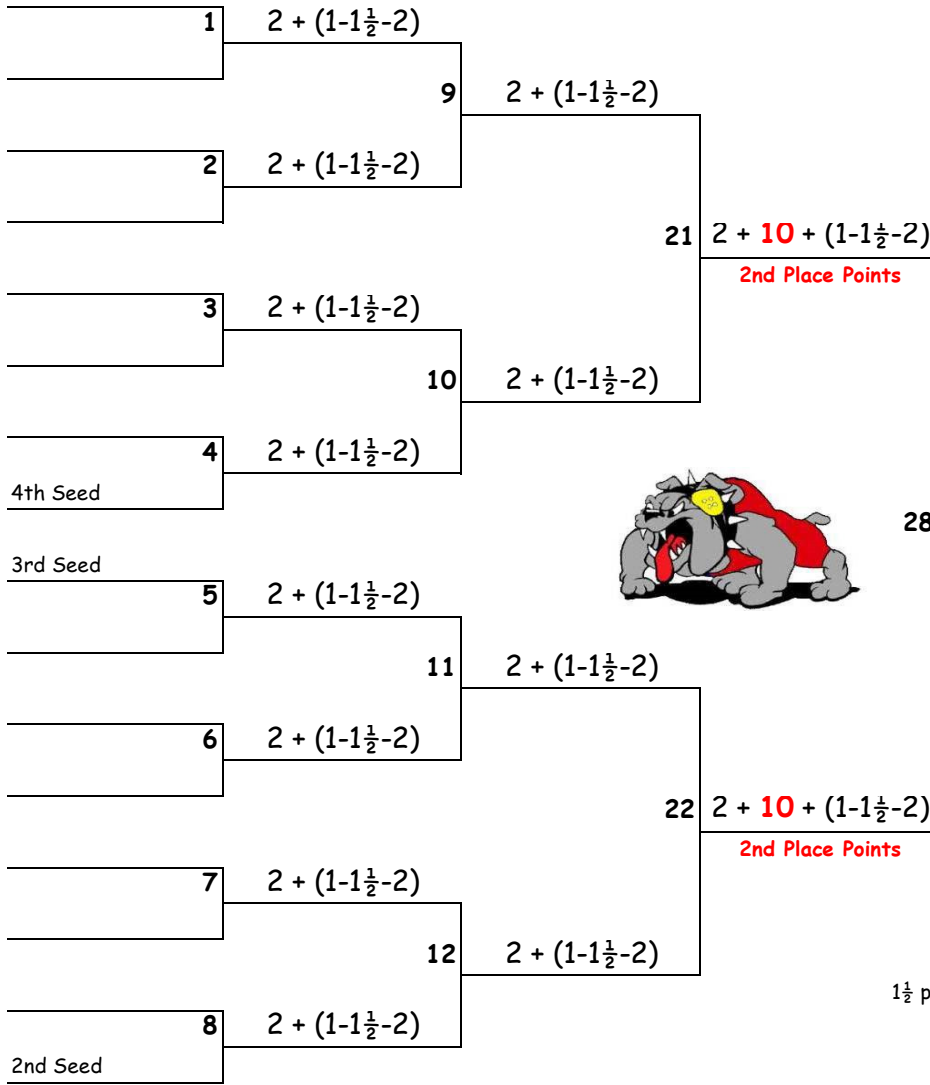

Milton-Union Junior Bulldog Invitational Wrestling

1st Seed

Scoring Summary
One day Tourney*

2nd Place Points

Champion

1st = 14 points
2nd = 10 points
3rd = 7 points
4th = 4 points

2 points = Fall, Default, Forfeit, Disqualification
1½ points = Technical Fall (15 or more point difference)
1 point = Major Decision (8-14 point difference)
2 points = Advance in Championship Bracket
1 point = Advance in Consolation Bracket
Bye points awarded if wrestler wins next match

*A wrestler may not have more than 5 matches per day. If one has had 4 matches and his opponent to be has had 5, the one with 4 wins. If the match is for 3rd place and they both have had 5 matches, they both receive 4th place points. (NFHS Rules)

Note: If 8 or fewer wrestlers in a weight class, this becomes an 8 wrestler bracket and scored as such (fewer Byes)
If 4 or fewer wrestlers in a weight class, this becomes a 4 wrestler bracket and scored as such (fewer Byes)