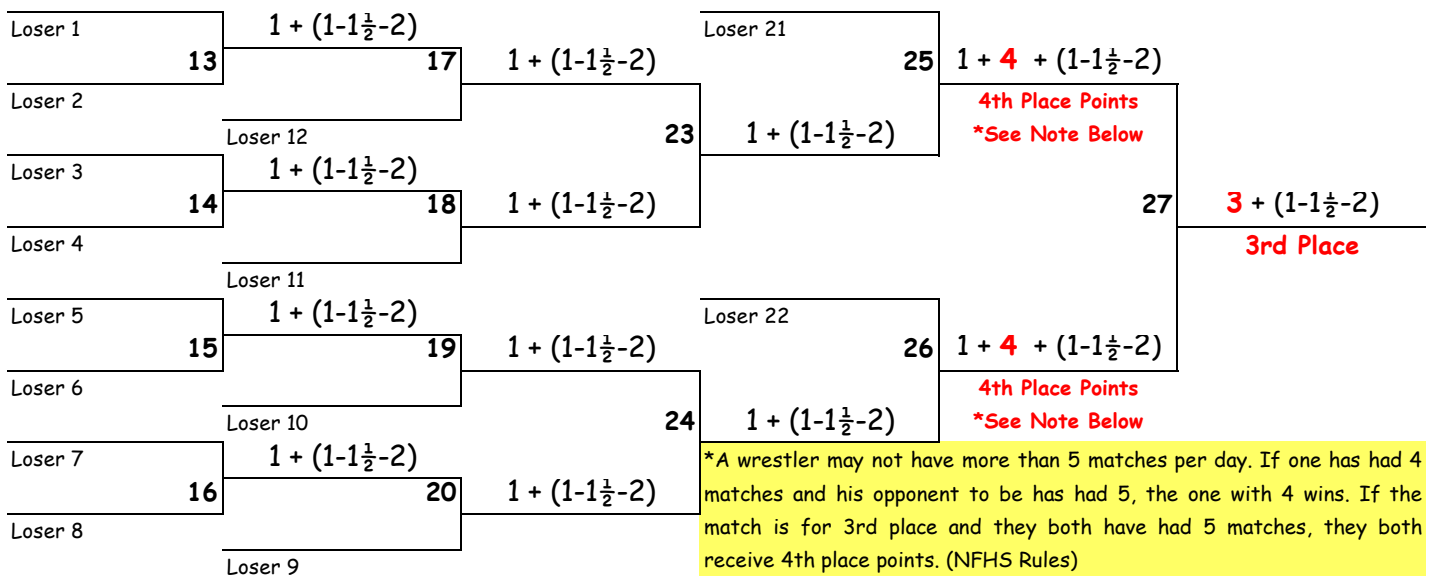

Milton-Union Junior Bulldog Invitational Wrestling

1st Seed

Scoring Summary
One day Tourney*

2nd Place Points

Champion

1st = 14 points
2nd = 10 points
3rd = 7 points
4th = 4 points

2 points = Fall, Default, Forfeit, Disqualification
1½ points = Technical Fall (15 or more point difference)
1 point = Major Decision (8-14 point difference)
2 points = Advance in Championship Bracket
1 point = Advance in Consolation Bracket
Bye points awarded if wrestler wins next match

*A wrestler may not have more than 5 matches per day. If one has had 4 matches and his opponent to be has had 5, the one with 4 wins. If the match is for 3rd place and they both have had 5 matches, they both receive 4th place points. (NFHS Rules)

Note: If 8 or fewer wrestlers in a weight class, this becomes an 8 wrestler bracket and scored as such (fewer Byes)
If 4 or fewer wrestlers in a weight class, this becomes a 4 wrestler bracket and scored as such (fewer Byes)