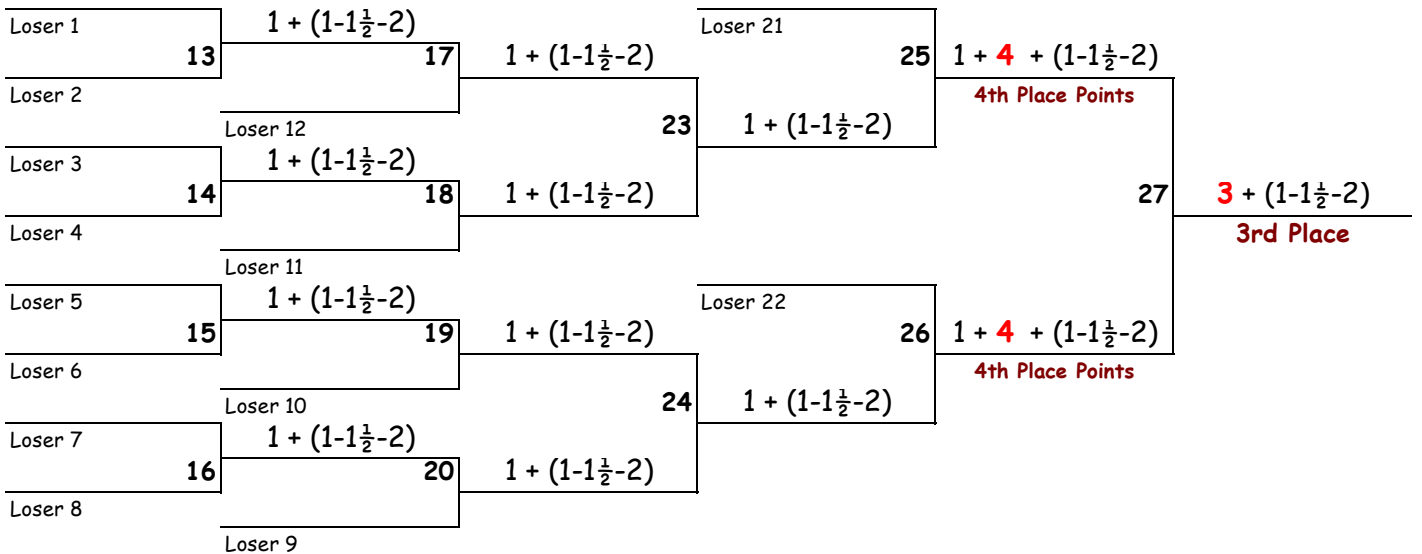

Peter J. Rozmus Invitational Wrestling

1st Seed

Scoring Summary

28 **4 + (1-1½-2)**
Champion
 1st = 14 points
 2nd = 10 points
 3rd = 7 points
 4th = 4 points

2 points = Fall, Default, Forfeit, Disqualification
 1½ points = Technical Fall (15 or more point difference)
 1 point = Major Decision (8-14 point difference)
 2 points = Advance in Championship Bracket
 1 point = Advance in Consolation Bracket
 Bye points awarded if wrestler wins next match

Note: If 8 or fewer wrestlers in a weight class, this becomes an 8 wrestler bracket and scored as such (fewer Byes)
 If 4 or fewer wrestlers in a weight class, this becomes a 4 wrestler bracket and scored as such (fewer Byes)