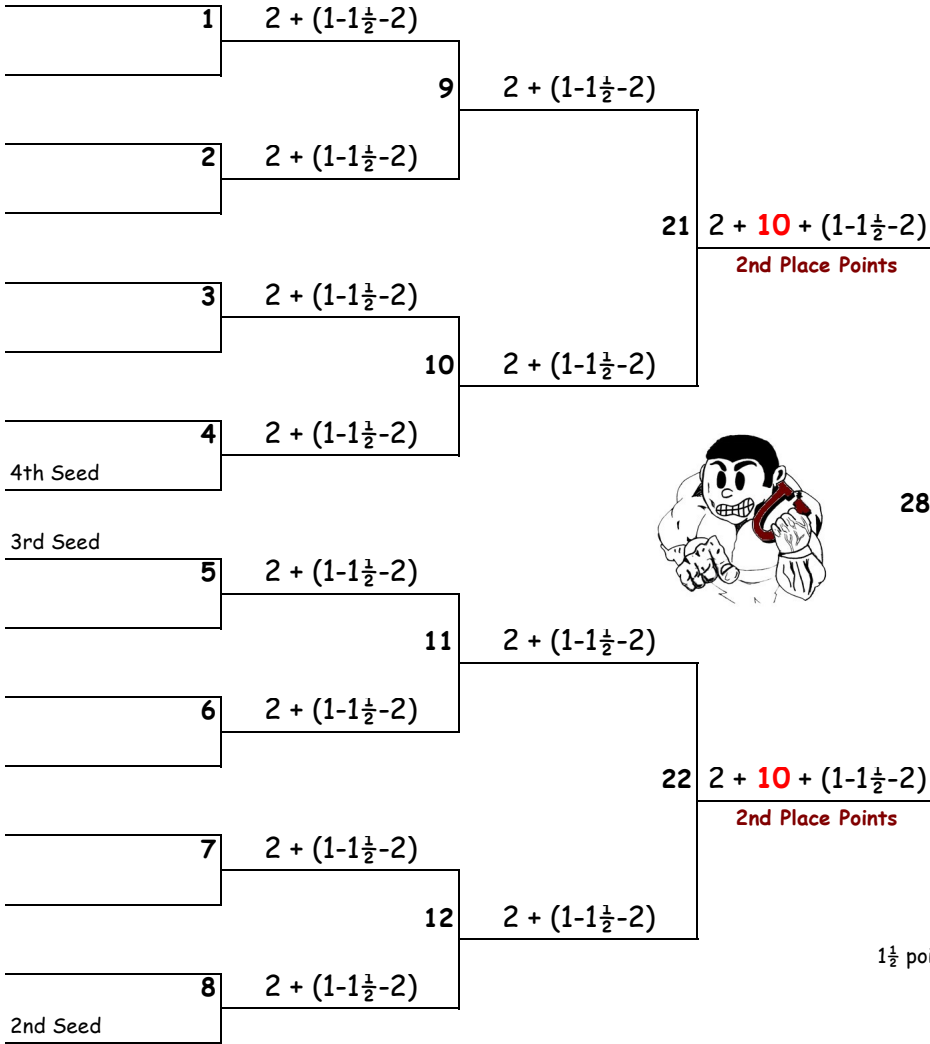

Peter J. Rozmus Invitational Wrestling

1st Seed

Scoring Summary

28 **4 + (1-1½-2)**
Champion
 1st = 14 points
 2nd = 10 points
 3rd = 7 points
 4th = 4 points

2 points = Fall, Default, Forfeit, Disqualification
 1½ points = Technical Fall (15 or more point difference)
 1 point = Major Decision (8-14 point difference)
 2 points = Advance in Championship Bracket
 1 point = Advance in Consolation Bracket
 Bye points awarded if wrestler wins next match

Note: If 8 or fewer wrestlers in a weight class, this becomes an 8 wrestler bracket and scored as such (fewer Byes)
 If 4 or fewer wrestlers in a weight class, this becomes a 4 wrestler bracket and scored as such (fewer Byes)